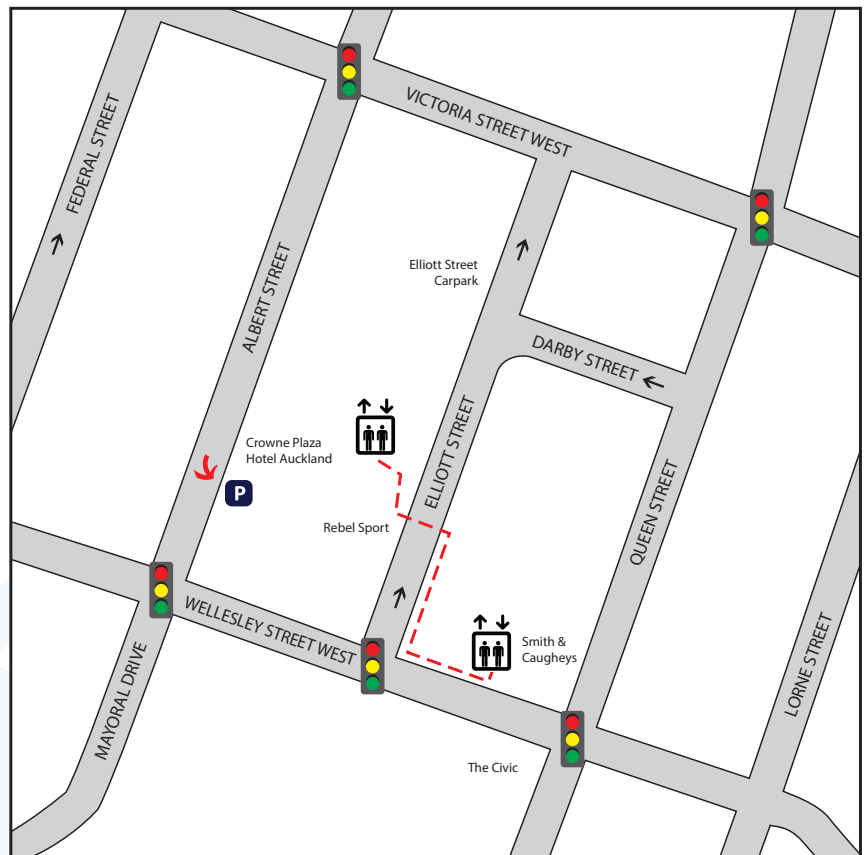

1. Turn into the public car park, the entrance is located off Albert Street- Atrium Car Park at 130 Albert Street (part of the Crowne Plaza Hotel).
2. Collect your ticket as you enter.
3. Park on levels 7-14 (public carparking).
4. Take the lift to the Elliott Street level (level 2 on the buttons).
5. Turn left out of the lifts and exit the shopping centre.
6. Cross the road (it may look like a pedestrian only area, but it is a road), turn right and walk up to the intersection.
7. Turn left and walk down until you see the entrance. This is also an entrance into Smith & Caughey.
8. Catch the lift to the fourth floor.
9. Insert your ticket at the pay station (located at the entrance to the shopping centre lift) when departing.

*Please note that you can use any entrance to Smith and Caugheys and use the lifts up to the fourth floor during their opening hours.*